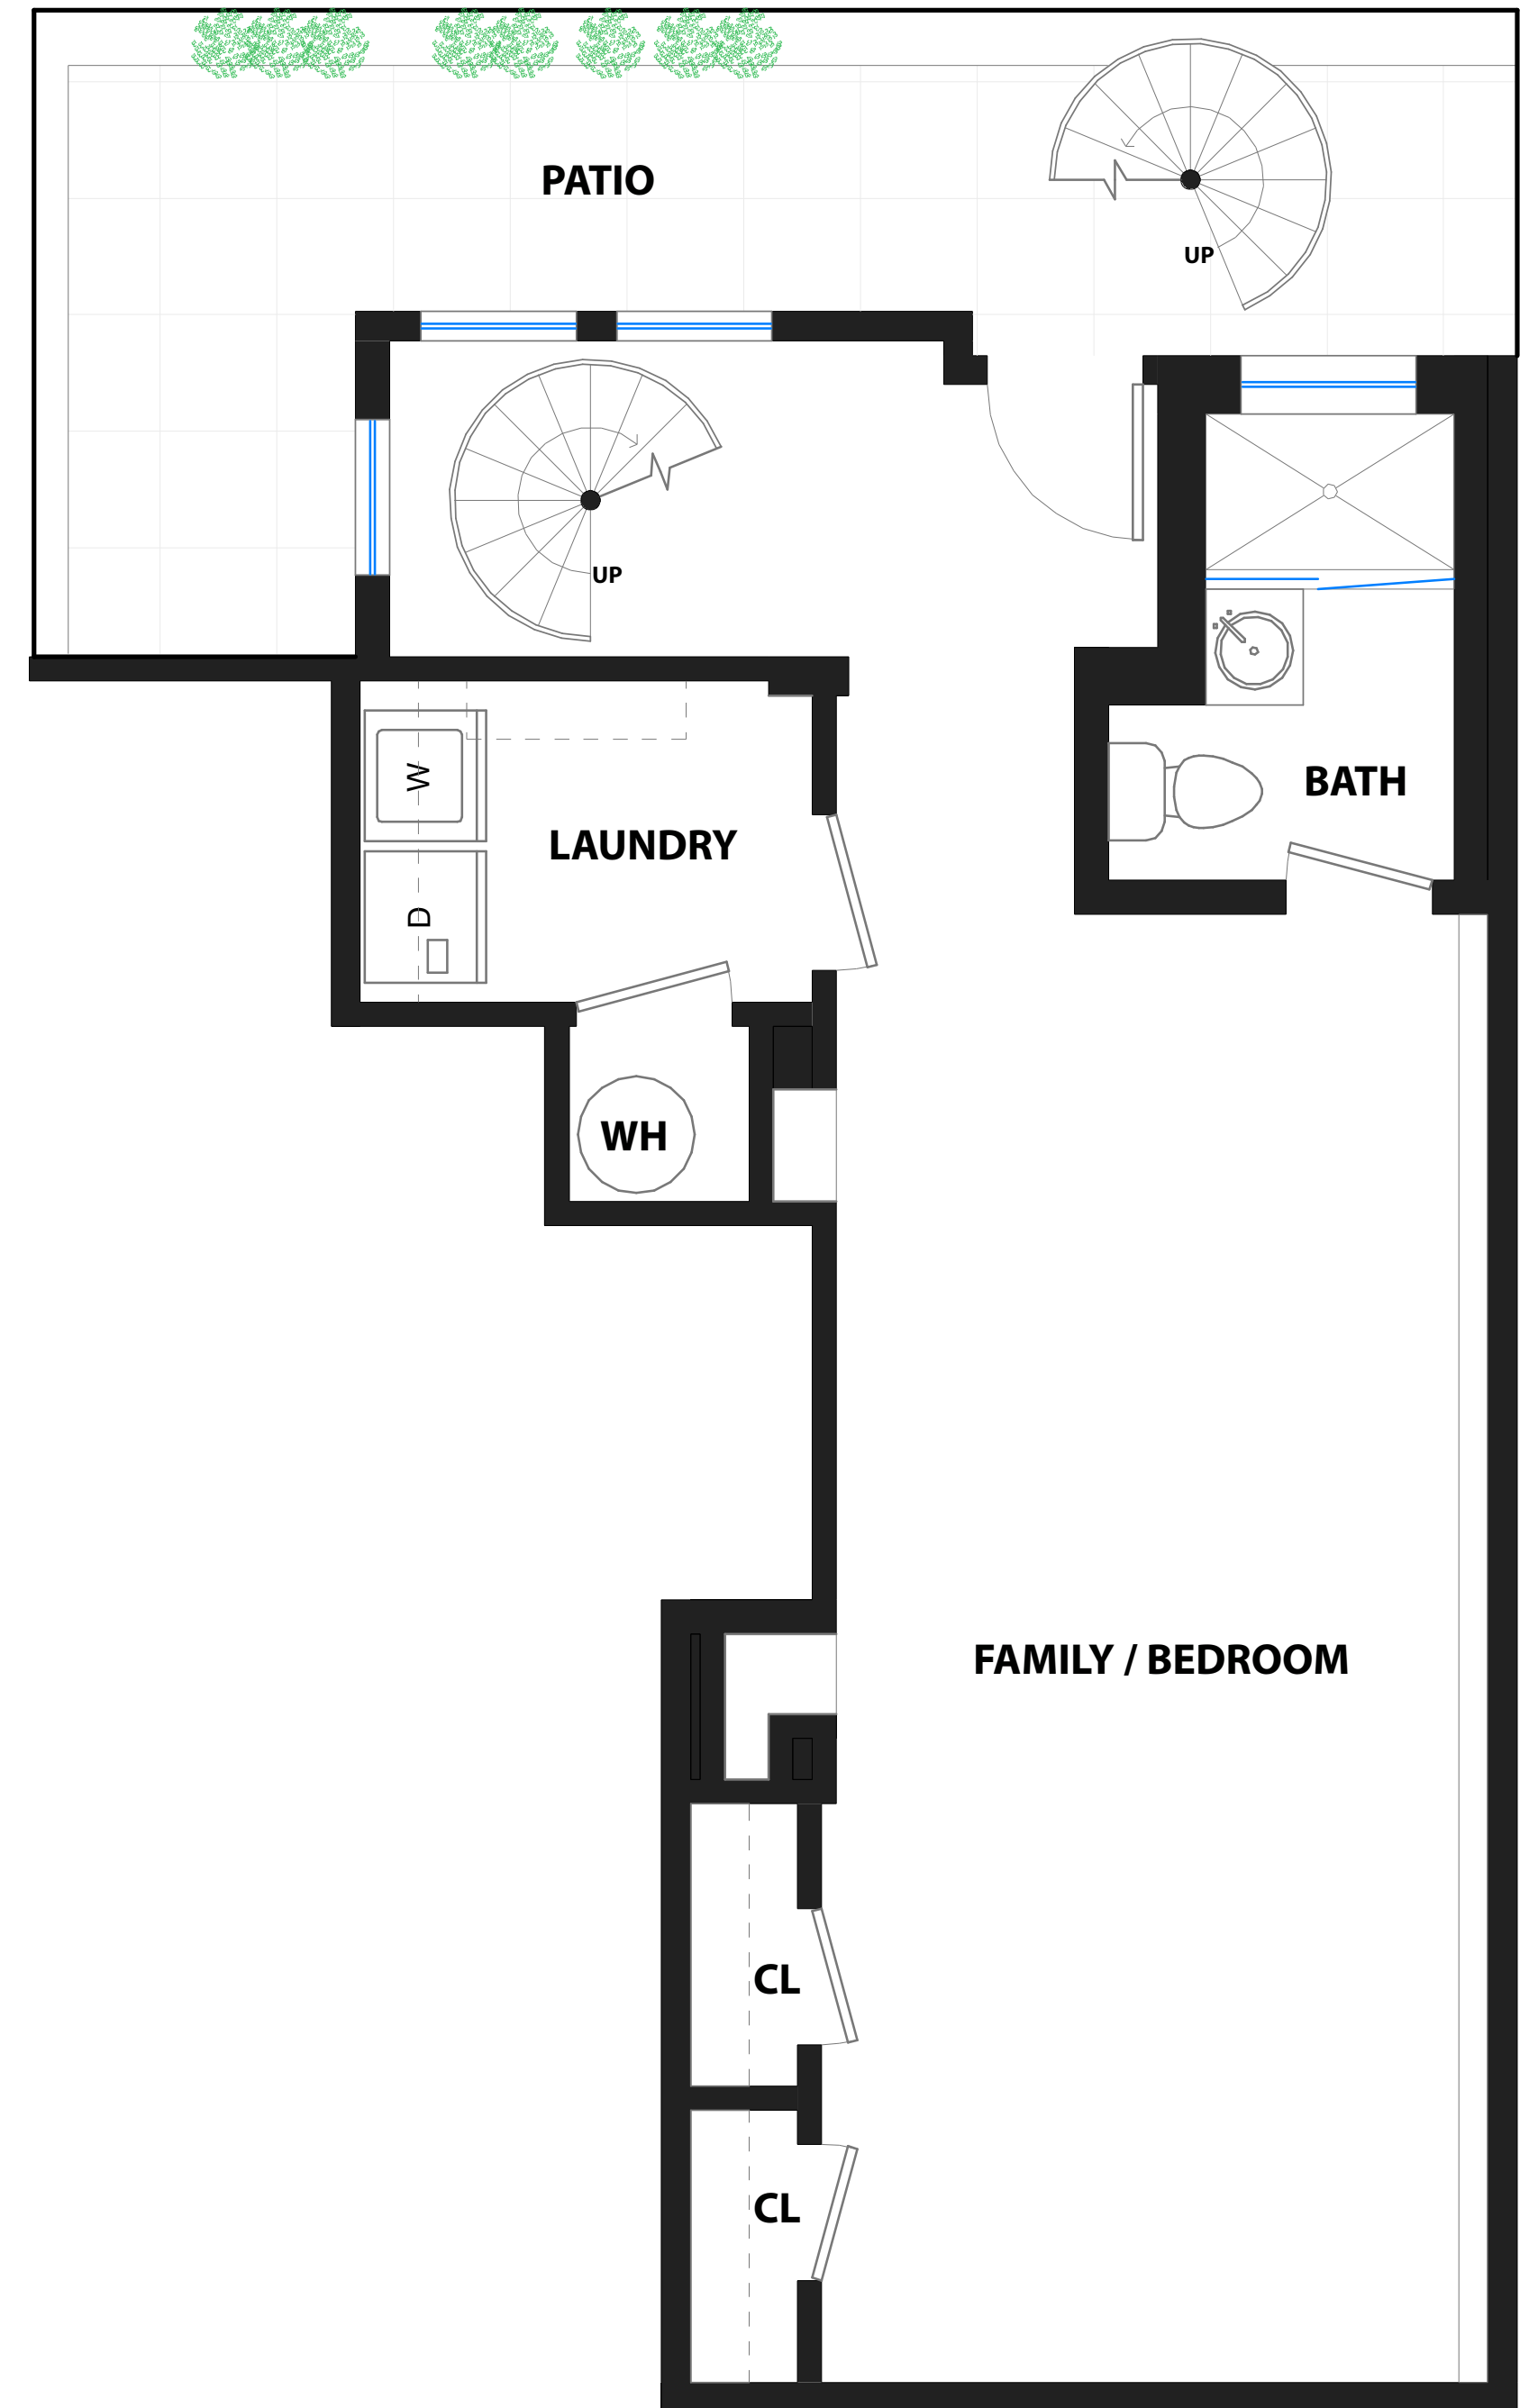

235 LAUSSAT STREET

SAN FRANCISCO, CALIFORNIA

MAIN LEVEL

LOWER LEVEL

DISCLAIMER: RENDERING BY OPEN HOMES PHOTOGRAPHY. ALL MEASUREMENTS ARE APPROXIMATE AND MAY NOT BE EXACT. DO NOT RELY ON THE ACCURACY OF THIS FLOOR PLAN WHEN DETERMINING THE PRICE OF A PROPERTY OR MAKING DECISIONS REGARDING BUYING OR SELLING OF PROPERTIES WITHOUT INDEPENDENT VERIFICATION.